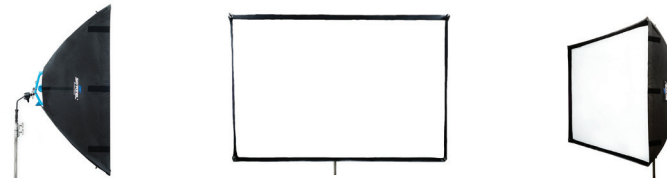

S 120

POP

DESCRIPTION	MODEL	FRONT DIMENSIONS	DEPTH	ACCESSORY SIZE	WEIGHT	BOXED
Pop bank for ARRI SkyPanel S120	L2.0021309 (1637)	60.25 x 22" 1530x558 mm	8.75" 222mm	S120	6 lbs 2.7 kg	32x13x4" 812x330x101mm

LIGHTBANK

DESCRIPTION	MODEL	LENGTH	WIDTH	DEPTH	WEIGHT	BOXED
Lightbank Body, Full Diffusion Front Screen, 1/2 Grid Front Screen, 1/4 Grid Front Screen, Storage Sack, WITH Brackets	L2.0013180 (1649)	76" 1930mm	54" 1372mm	20" 508mm	6.8 lbs 3.1 kg	32X8X8" 812x203x203mm

PARTS

POP Full Front Screen	4135	Lightbank Body-Only	X1649	Inner Baffle	43494349SKY
POP 1/2 Gridless Front Screen	4137	Storage Sack	4535	30 Degree ez [POP]	3548EZ-3R
POP Storage Sack	45534553	Full Front Screen	41001649	40 Degree ez [POP]	3548EZ-4R
Universal Brackets	1601	1/2 Grid Front Screen	41021649	50 Degree ez [POP]	3548EZ-5R
Pole	40394039	1/4 Grid Front Screen	41041649		

S 360

POP AND LANTERN

DESCRIPTION	MODEL	LENGTH	WIDTH	DEPTH	WEIGHT	BOXED
POP bank for SkyPanel S360: Includes POP bank body, Full and Half Gridless diffusion screens, and storage sack	L2.0033950 (1647)	72" 1829mm	54" 1372mm	17" 432mm	7 lbs 3.2 kg	4x19x34" 101x483x864mm
Lantern and Skirt Kit for SkyPanel S360: Includes Full diffusion Lantern body, 4 poles, skirt and storage sack	L2.0033951 (1849)	53" 1346mm	36.5" 927mm	18.5" 470mm	3.5 lbs 1.6 kg	4.5x4x37" 114x102x940mm