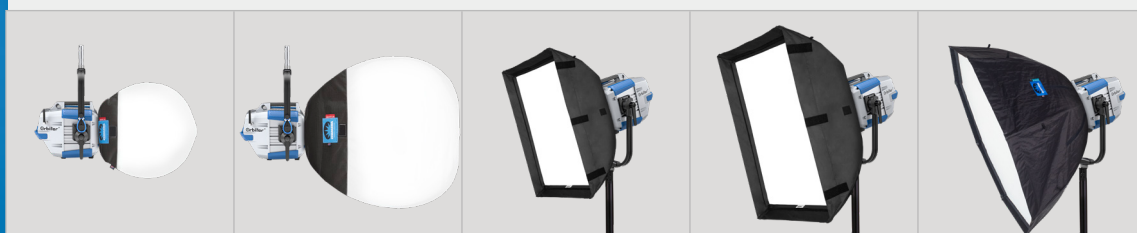

ACCESSORIES FOR ARRI ORBITER

Just as you are passionate about creating inspiring images, Chimera puts the same passion into handcrafting our lighting solutions for you. These accessories, which have been optimized for the ARRI Orbiter include:

- Quick Lighting Mount (QLM) Speed Ring
- Field-proven proprietary textiles
- Robust construction for superior durability
- Chimera's handcrafted quality

ARRI ID:	L2.0034621	L2.0034622	L2.0033839	L2.0036058	L2.0034271
ARRI DESCRIPTION:	Chimera Dome M for ARRI Orbiter	Chimera Dome L for ARRI Orbiter	Chimera Lightbank S for ARRI Orbiter	Chimera Lightbank M for ARRI Orbiter	Chimera Octa 4 for ARRI Orbiter
PRODUCT SIZE:	Diameter x Depth: 20x16in 508x406 mm	Diameter x Depth: 30x26in 762x660mm	W x H x D: 24x32x18in 610x813x457mm	W x H x D: 36x48x24in 914x1219x610mm	W x D: 53.5x29in 1359x737mm
PRODUCT WEIGHT:	2.7lbs/1.2kg	3.3lbs/1.5kg	2.7lbs/1.2kg	4.7lbs/2.1kg	5.5lbs/2.5kg
PACKED PRODUCT SIZE:	H x W x L: 32x8x8in 813x203x203mm	H x W x L: 44x8x8in 1118x203x203mm	H x W x L: 32x8x8in 813x203x203mm	H x W x L: 40x8x8in 1016x203x203mm	H x W x L: 40x8x8in 1016x203x203mm
PACKED PRODUCT WEIGHT:	3.2lbs 1.5kg	3.8lbs 1.7kg	3.2lbs 1.5kg	5.2lbs 2.4kg	6lbs 2.7kg
IN THE BOX:	- Lantern - Skirt set - QLM Speed Ring - Packed in Storage Sack	- Lantern - Skirt set - QLM Speed Ring - Packed in Storage Sack	- Lightbank - Full and Half Chimera Cloth - Front Screens - Inner Baffle - QLM Speed Ring - Packed in Storage Sack	- Lightbank - Full and Half Chimera Cloth - Front Screens - Inner Baffle - QLM Speed Ring - Packed in Storage Sack	- Lightbank - Full and Half Chimera Cloth - Front Screens - Inner Baffle - QLM Speed Ring - Packed in Storage Sack
RING PART NUMBER:	9782	9783	9785	9786	9787