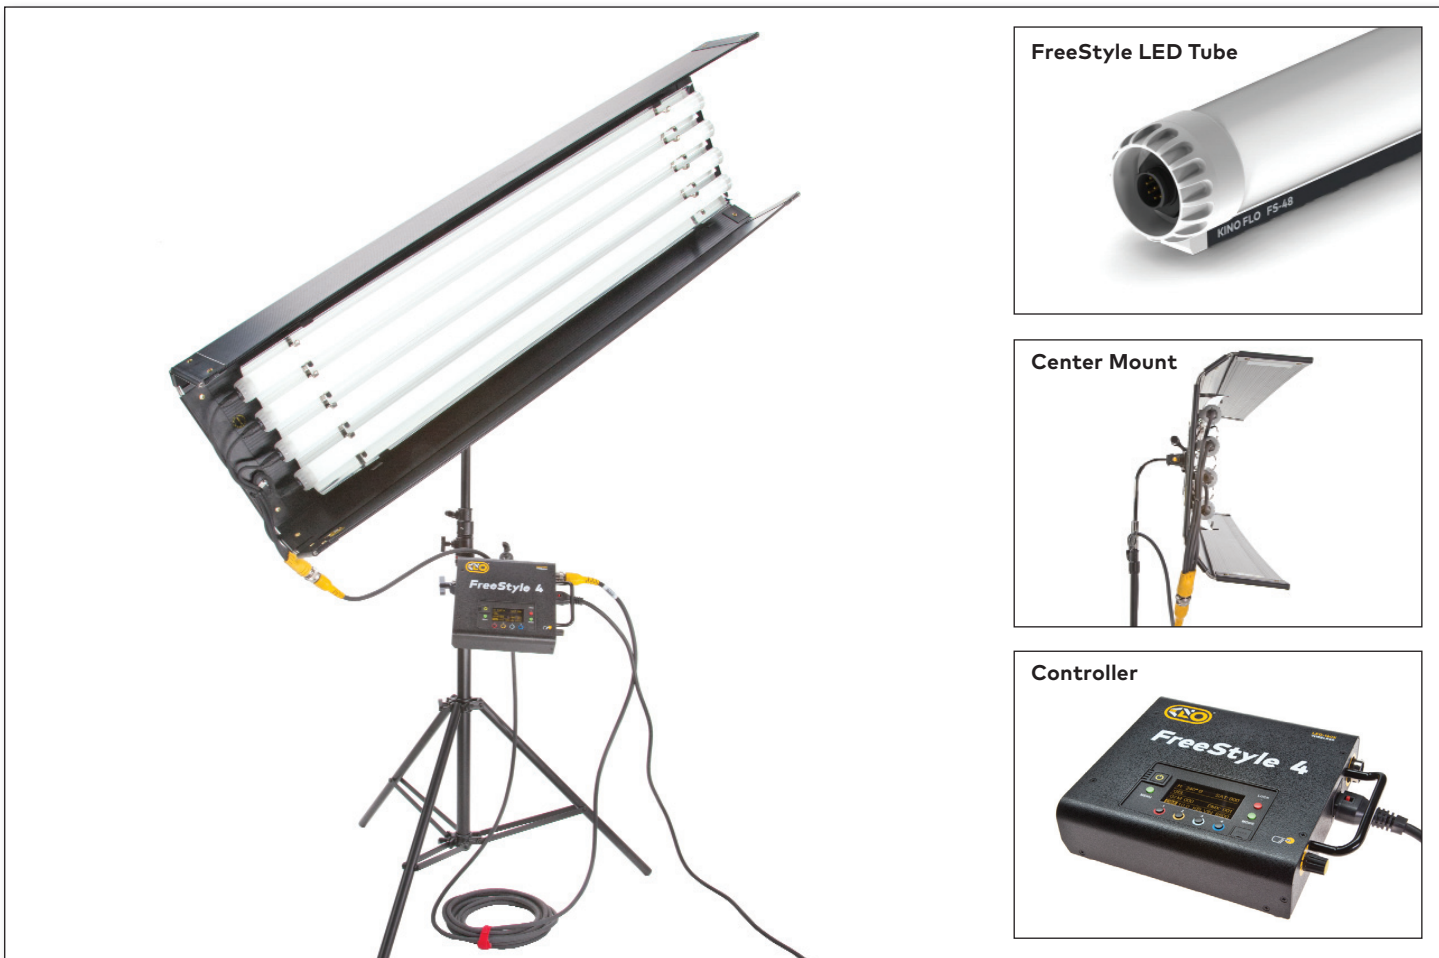

**KINO FLO**  
Lighting Systems

# FreeStyle T44/T24 LED DMX

FreeStyle LED tubes are specially designed for operation in the FreeStyle T44 & T24 fixtures. The LED tubes display Kino Flo's True Match® white light and RGBWW color management system found in Kino Flo's LED lighting fixtures. For further versatility, the LED tubes operate inside the fixture or remotely.

The LED controller has five menu options. With the white menu, Kelvin range is from 2700K to 6500K with **Dimming**, **Kelvin** and **Green/Magenta** control channels. In the first color menu, Kelvin range is from 2500K to 9900K, with three additional channels, **Gel**, **Hue Angle** and **Saturation**. The **Gel** channel includes Kino Flo presets such as blue & green screen and over 100 well-known lighting gels. The second color menu provides individual **RGB** (red, green, blue) control. The **CIE xy** menu allows you to enter xy coordinates. The **FX** (Effects) menu has custom presets like Candle, Fire, TV, Police, Lightning, Paparazzi, Pulse and Scroll. Additional features include: **Camera Profiles LUTs** and **Color Space**. The controller comes with standard DMX, wireless DMX (Lumen Radio®), universal input 100-240VAC and 24VDC.

Features include:

- Kelvin presets & custom settings, 2500K-9900K
- Dimming without color shift
- Green/Magenta control
- Dial in any color through Hue Angle and Saturation control
- Kino Flo presets and Gels
- RGB control
- CIE xy
- FX (Effects) control
- Camera Profiles (LUTs)
- Color Space
- Fixture includes built-in Barndoors, Honeycomb louver
- Twist-on, locking Center Mount and tube hanging options