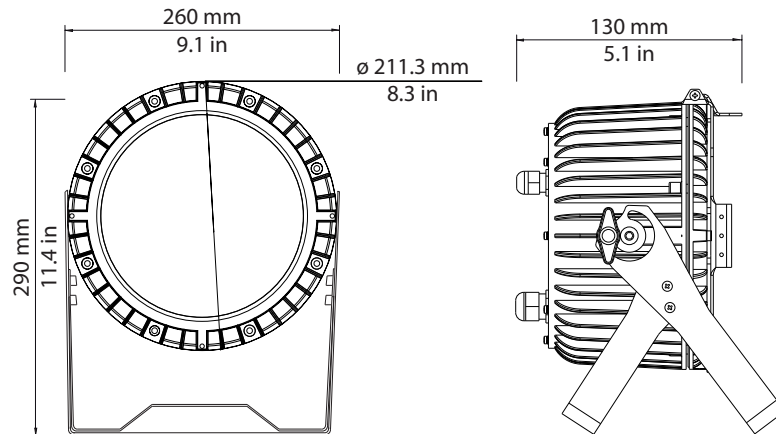

DRAWING SIZE

DMX CHARTS

10 channels	
1	master dimmer
2	white tone
3	green saturation
4	saturation
5	red
6	green
7	blue
8	white
9	punch white
10	strobe effect