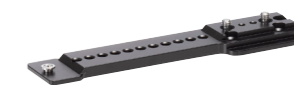

Accessories

Remote Control Unit RCU-4, K2.72036.0 (incl. ALEXA Ethernet Remote Cable (2m/6.6ft) KC 157-S K2.72040.0)

Bridge Plate Set BP-8, 19mm rods, K2.47090.0
BP-9, 15mm rods, K2.47091.0
BPA-2 needed

Bridge Plate Adapter BPA-2 (for SBP-1, 2, BP-3, 5, 8 or 9), K2.66172.0

Universal Adapter Plate UAP-1 K2.72102.0

Wedge Adapter, WA-1 (for Quick Release HD-Baseplate) K2.72002.0 (spare)

Quick Release HD Baseplate K2.47796.0