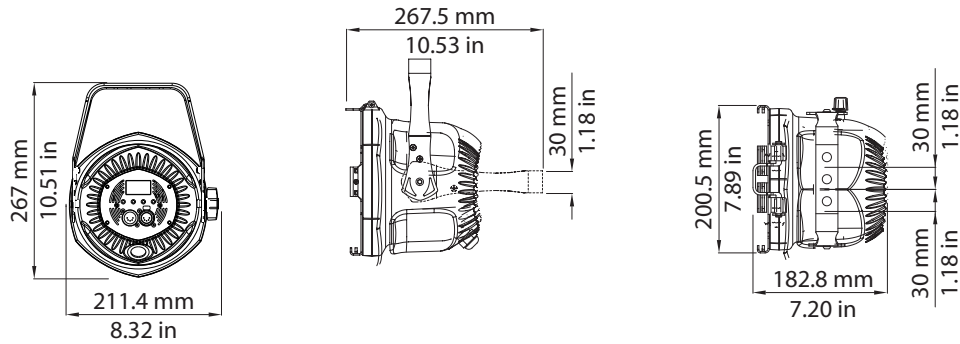

DRAWING SIZE

PHOTOMETRIC DATA

The ParLite ACL Photometric Data may be downloaded from www.coemar.com.

ACCESSORIES

Code	Description
BC10007A001	Support color frame holder black
BC10007A002	Support color frame holder silver
PC09164	4 leaf barndoor
PC09169	Frame for internal frost filter
PC09169/1	Frame for external frost filter
GPAN08/1E	Rear panel black
GPAN08E	Rear panel silver
BC10007A007	Egg crate louvers