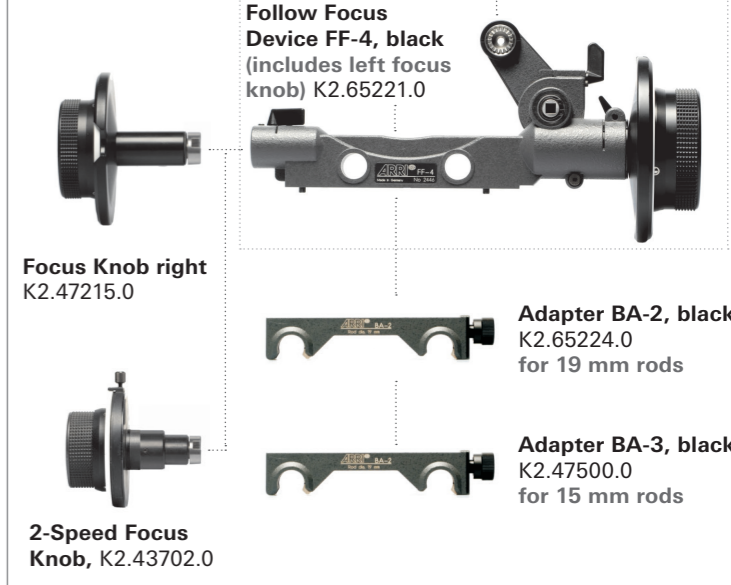

FF-5 HD Set pro
K0.60146.0
Gear Ratio 1:1
incl.
FF-5 HD Base, K2.65252.0
Focus Knob standard left, K2.65253.0
Module gear 0,5/78/6, K2.47631.0
Module gear 0,6/64/6, K2.47632.0
Focus knob standard right, K2.47215.0
Focus lever, K2.32730.0
Flexible shaft short, K2.34100.0
Marking disk flat large (10x), K2.32701.0

Follow Focus FF-4 black edition

BLACK edition:
Follow Focus FF-4 SET for 19 mm Rods KK.0005745
Follow Focus FF-4 SET for 15 mm Rods KK.0005746
Set includes:
Main Unit K2.65221.0, BA Adapter K2.65224.0 (19mm) or
K2.47500.0 (15mm), Gear for Prime lenses K2.47252.0, Focus
lever K2.32730.0, Marking disk (4x) K2.32701.0, case K2.44965.0

Sample Configuration:

Gears see beside
please order separately

Left Focus Knob
K4.47589.0
(included in
K2.47121.0)
Marking Disk flat
K2.32701.0

**Follow Focus
Device FF-4, black**
(includes left focus
knob) K2.65221.0