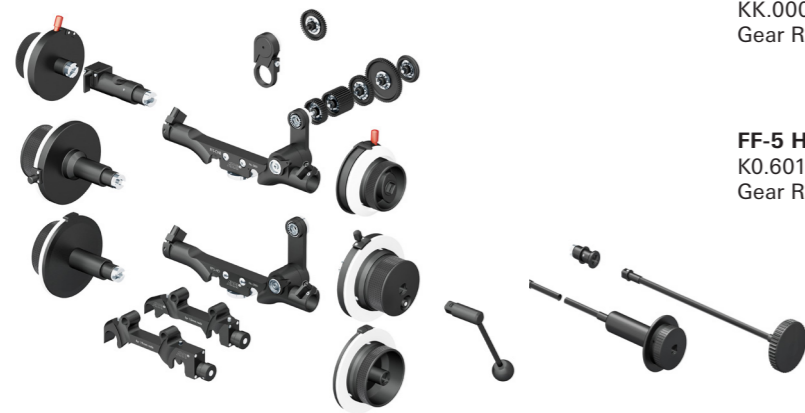

Follow Focus FF-5 Sets

FF-5 Cine Set basic
KK.0005757
Gear Ratio 2:1
incl.
FF-5 Cine Base, K2.65246.0
Focus Knob standard left, K2.65253.0
Module gear for smaller primes 0,8, K2.47252.0
Module gear for larger primes 0,8, K2.65259.0

FF-5 HD Set basic
K0.60145.0
Gear Ratio 1:1
incl.
FF-5 HD Base, K2.65252.0
Focus Knob standard left, K2.65253.0
Module gear 0,5/78/6, K2.47631.0
Module gear 0,6/64/6, K2.47632.0

additional accessories e.g.
Bridgeplate Adapters for
19mm or 15mm have to
be ordered separately

FF-5 Cine Set pro
KK.0005758
Gear Ratio 2:1
incl.
FF-5 Cine Base, K2.65246.0
Focus Knob standard left, K2.65253.0
Module gear for smaller primes 0,8, K2.47252.0
Module gear for larger primes 0,8, K2.65259.0
Focus knob standard right, K2.47215.0
Focus lever, K2.32730.0
Flexible shaft short, K2.34100.0
Marking disk flat large (10x), K2.32701.0

Follow Focus FF-4 black edition

BLACK edition:
Follow Focus FF-4 SET for 19 mm Rods KK.0005745
Follow Focus FF-4 SET for 15 mm Rods KK.0005746
Set includes:
Main Unit K2.65221.0, BA Adapter K2.65224.0 (19mm) or
K2.47500.0 (15mm), Gear for Prime lenses K2.47252.0, Focus
lever K2.32730.0, Marking disk (4x) K2.32701.0, case K2.44965.0