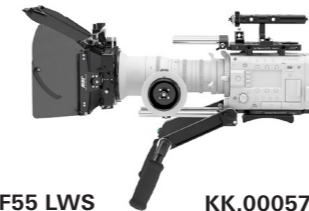

KK.0017142

EVF bracket Set for Sony DVF-EL200

- Consists of:
- EVF bracket for Sony DVF-EL200 (Venice) K2.021525
 - Mini Viewfinder Bracket MVB-1 K2.006140

KK.0022326

Plate For Sony Venice
K2.0017137

Top Plate For Sony Venice
K2.0017024

KK.0024806

Venice Extension Unit Set Basic

- Consists of:
- Base Plate for Venice Ext. Unit K2.0024564
 - Top Plate for Venice Ext. Unit K2.0024565
 - Side Bracket Right for Venice Ext. Unit K2.0024566
 - Side Bracket Left for Venice Ext. Unit K2.0024761
 - Cable Clamp for Venice Ext. Unit K2.0024569
 - Back Plate for Venice Ext. Unit K2.0024573
 - Rosette Adapters, RA-6, pair K2.0024574
 - Cage Top Handle, CTH-1 K2.66227.0
 - 15mm LWS Rod Console K2.65264.0
 - Rod Mounting Bracket RMB-3 K2.0006186
 - 15mm Reduction Insert K2.66255.0
 - Support Rods 140mm, 5.5in, Ø15mm K2.66254.0
 - Support Rods 240mm/9.4in, Ø15mm K2.66253.0
 - Wooden Handgrip WHG-1 K2.0024965

Base Plate for Venice Ext. Unit, K2.0024564

Top Plate for Venice Ext. Unit, K2.0024565

Back Plate for Venice Ext. Unit, K2.0024573

Side Bracket Left for Venice Ext. Unit, K2.0024761

Sets for Sony F5 / F55

Basic Set for Sony PMW F5/F55 LWS

- Consists of:
- Adapter Plate for Sony PMW F5/F55 K2.66246.0
 - Support Rods 240mm Ø 15mm K2.66253.0
 - Shoulder Pad for Sony PMW F5/F55 K2.66249.0

KK.0005798

Pro Set for Sony PMW F5/F55 LWS