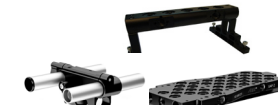

Compact Bridge Plate CBP-3, 19mm for AMIRA, K2.0019580

Compact Bridge Plate CBP-4, 15mm for AMIRA, K2.0019582

BP-8, 19mm rods, K2.47090.0

BP-9, 15mm rods, K2.47091.0

Quick Release Plate QRP-1, K2.0000399

Universal Adapter Plate UAP-2 Set, K0.0001280