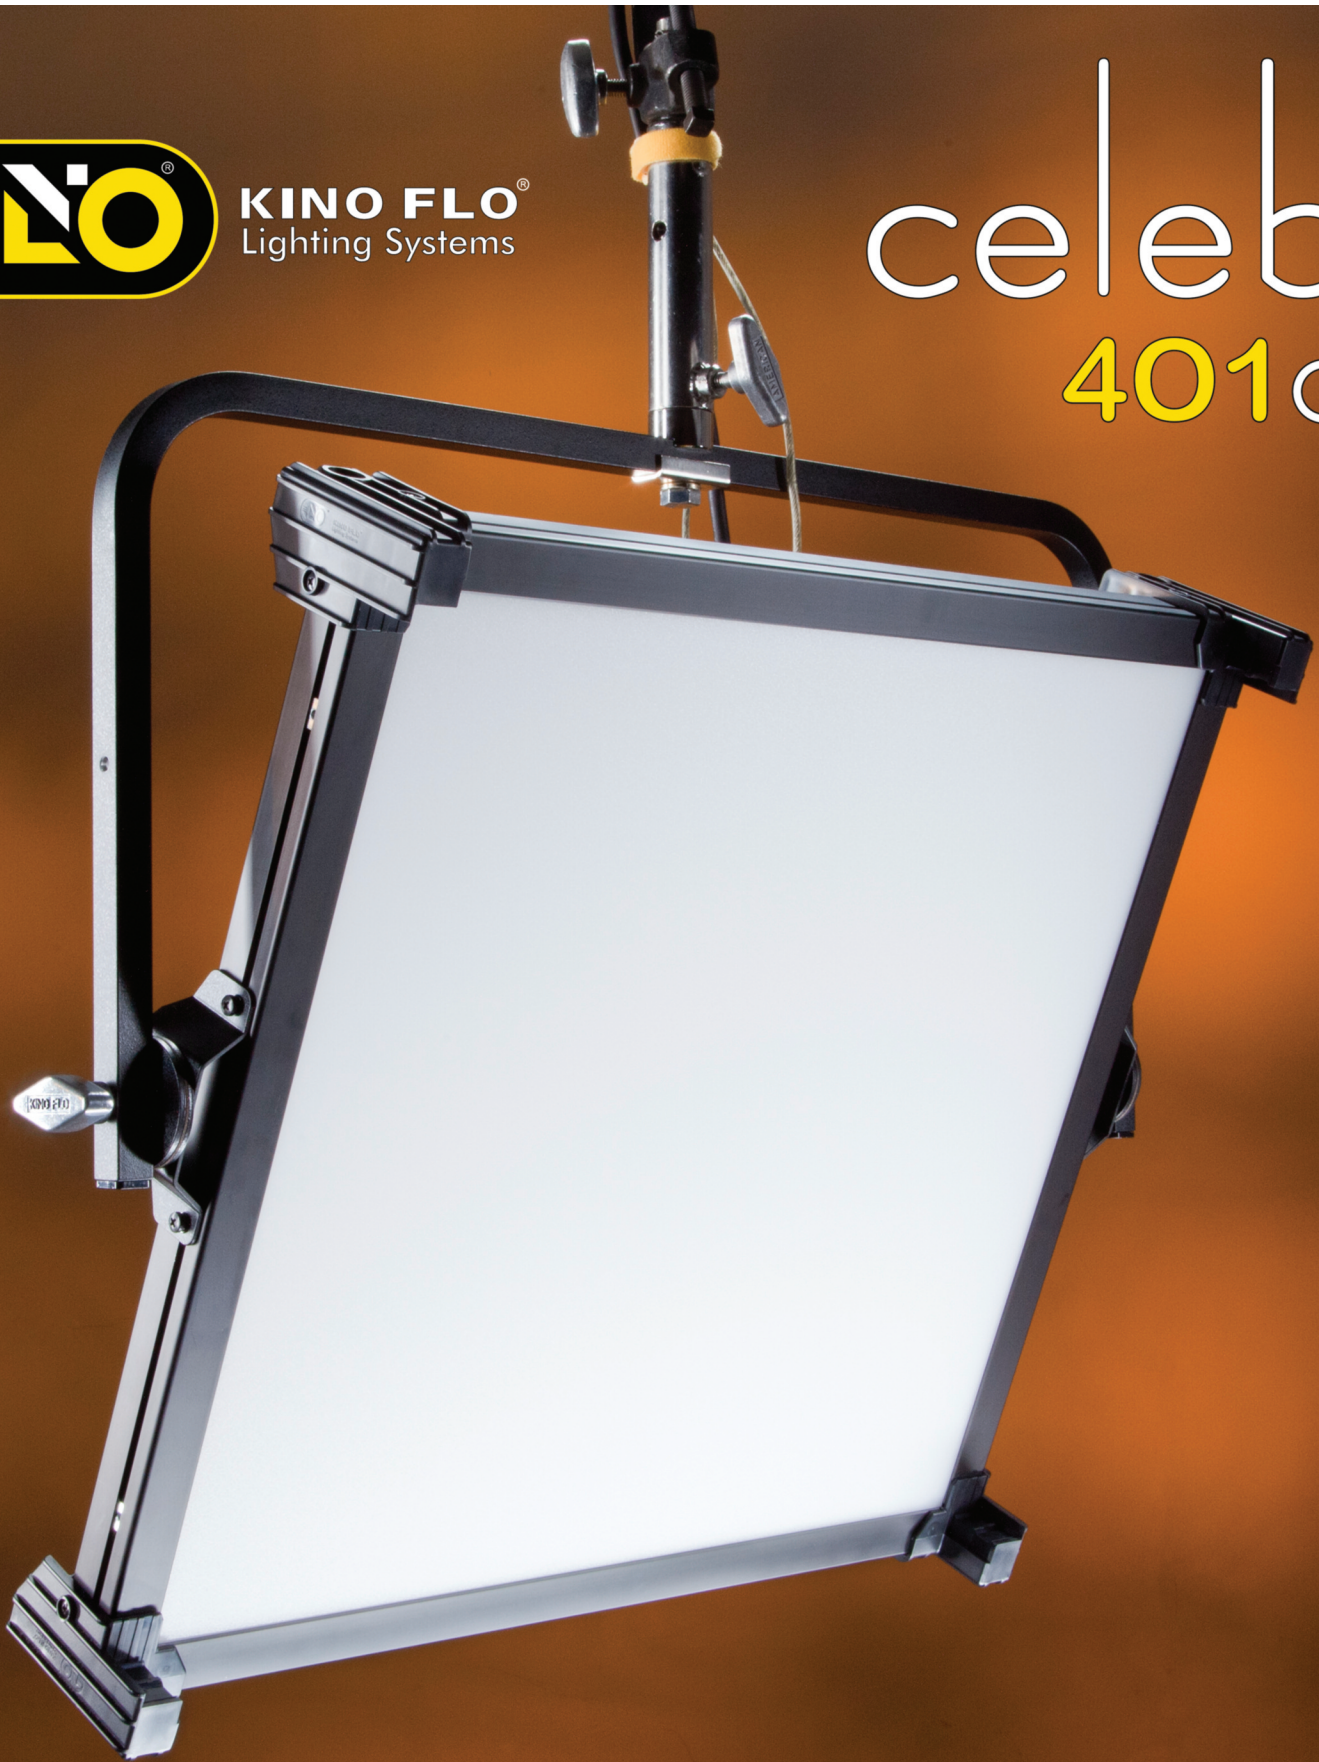

KINO FLO[®]
Lighting Systems

celeb[®]
401Q

Simply Brilliant **LED**

Celeb® 401Q DMX LED

▼ Photometrics

	FC	1090	331	152	87	57	40	30	23	19	15
	Feet	2	4	6	8	10	12	14	16	18	20
Celeb 401Q	LUX	15800	5120	2360	1370	892	628	467	363	292	237
	Meters	0.5	1	1.5	2	2.5	3	3.5	4	4.5	5

▼ Fixture Specifications

Fixture	Input Voltage VAC	Amps VAC	Input Voltage VDC	Amps 24VDC	Kelvin Range	Dimming Range	Dimensions	Weight
Celeb 401Q DMX Yoke	100-240VAC, 50/60Hz, 210W	1.8A	18-28VDC, 198W	8.25A	2700-6500	100%-1%	30 x 26 x 5" (72 x 66 x 13cm)	24 lb (11kg)
Celeb 401Q DMX Yoke	240-100VAC, 50/60Hz, 207W	1.0A	18-28VDC, 198W	8.25A	2700-6500	100%-1%	30 x 26 x 5" (72 x 66 x 13cm)	24 lb (11kg)

▼ Details

▼ Celeb 401Q DMX LED Kit

KIT-C401Q-120U
Celeb 401Q DMX Yoke Mount Kit, Univ 120U

KIT-C401Q-230U
Celeb 401Q DMX Yoke Mount Kit, Univ 230U

Contents
1 Celeb 401Q DMX Yoke
1 Jr. Pin
1 Ship Case

Dimensions
34.5 x 33 x 8.5" (88 x 84 x 22cm)

Weight
52 lb (24kg)

The Celeb® 401Q DMX LED features new technical innovations that make it an ideal professional imaging tool: dial-in white light from 2700K to 6500K, presets and programmable settings, full-range dimming and DMX wireless link capability. With soft, even True Match® light quality (CRI 95), the Celeb 401Q runs on universal input from 100VAC-240VAC or 24VDC. The slim, square fixture emits more lumens than a 1K softlight, yet uses only 1.8A (120VAC). The soft, beauty light doesn't flicker or shift color when dimmed. Light levels do not change when selecting Kelvin settings. With a Lumen Radio transmitter, the Celeb 401Q can operate on wireless DMX. Features include: