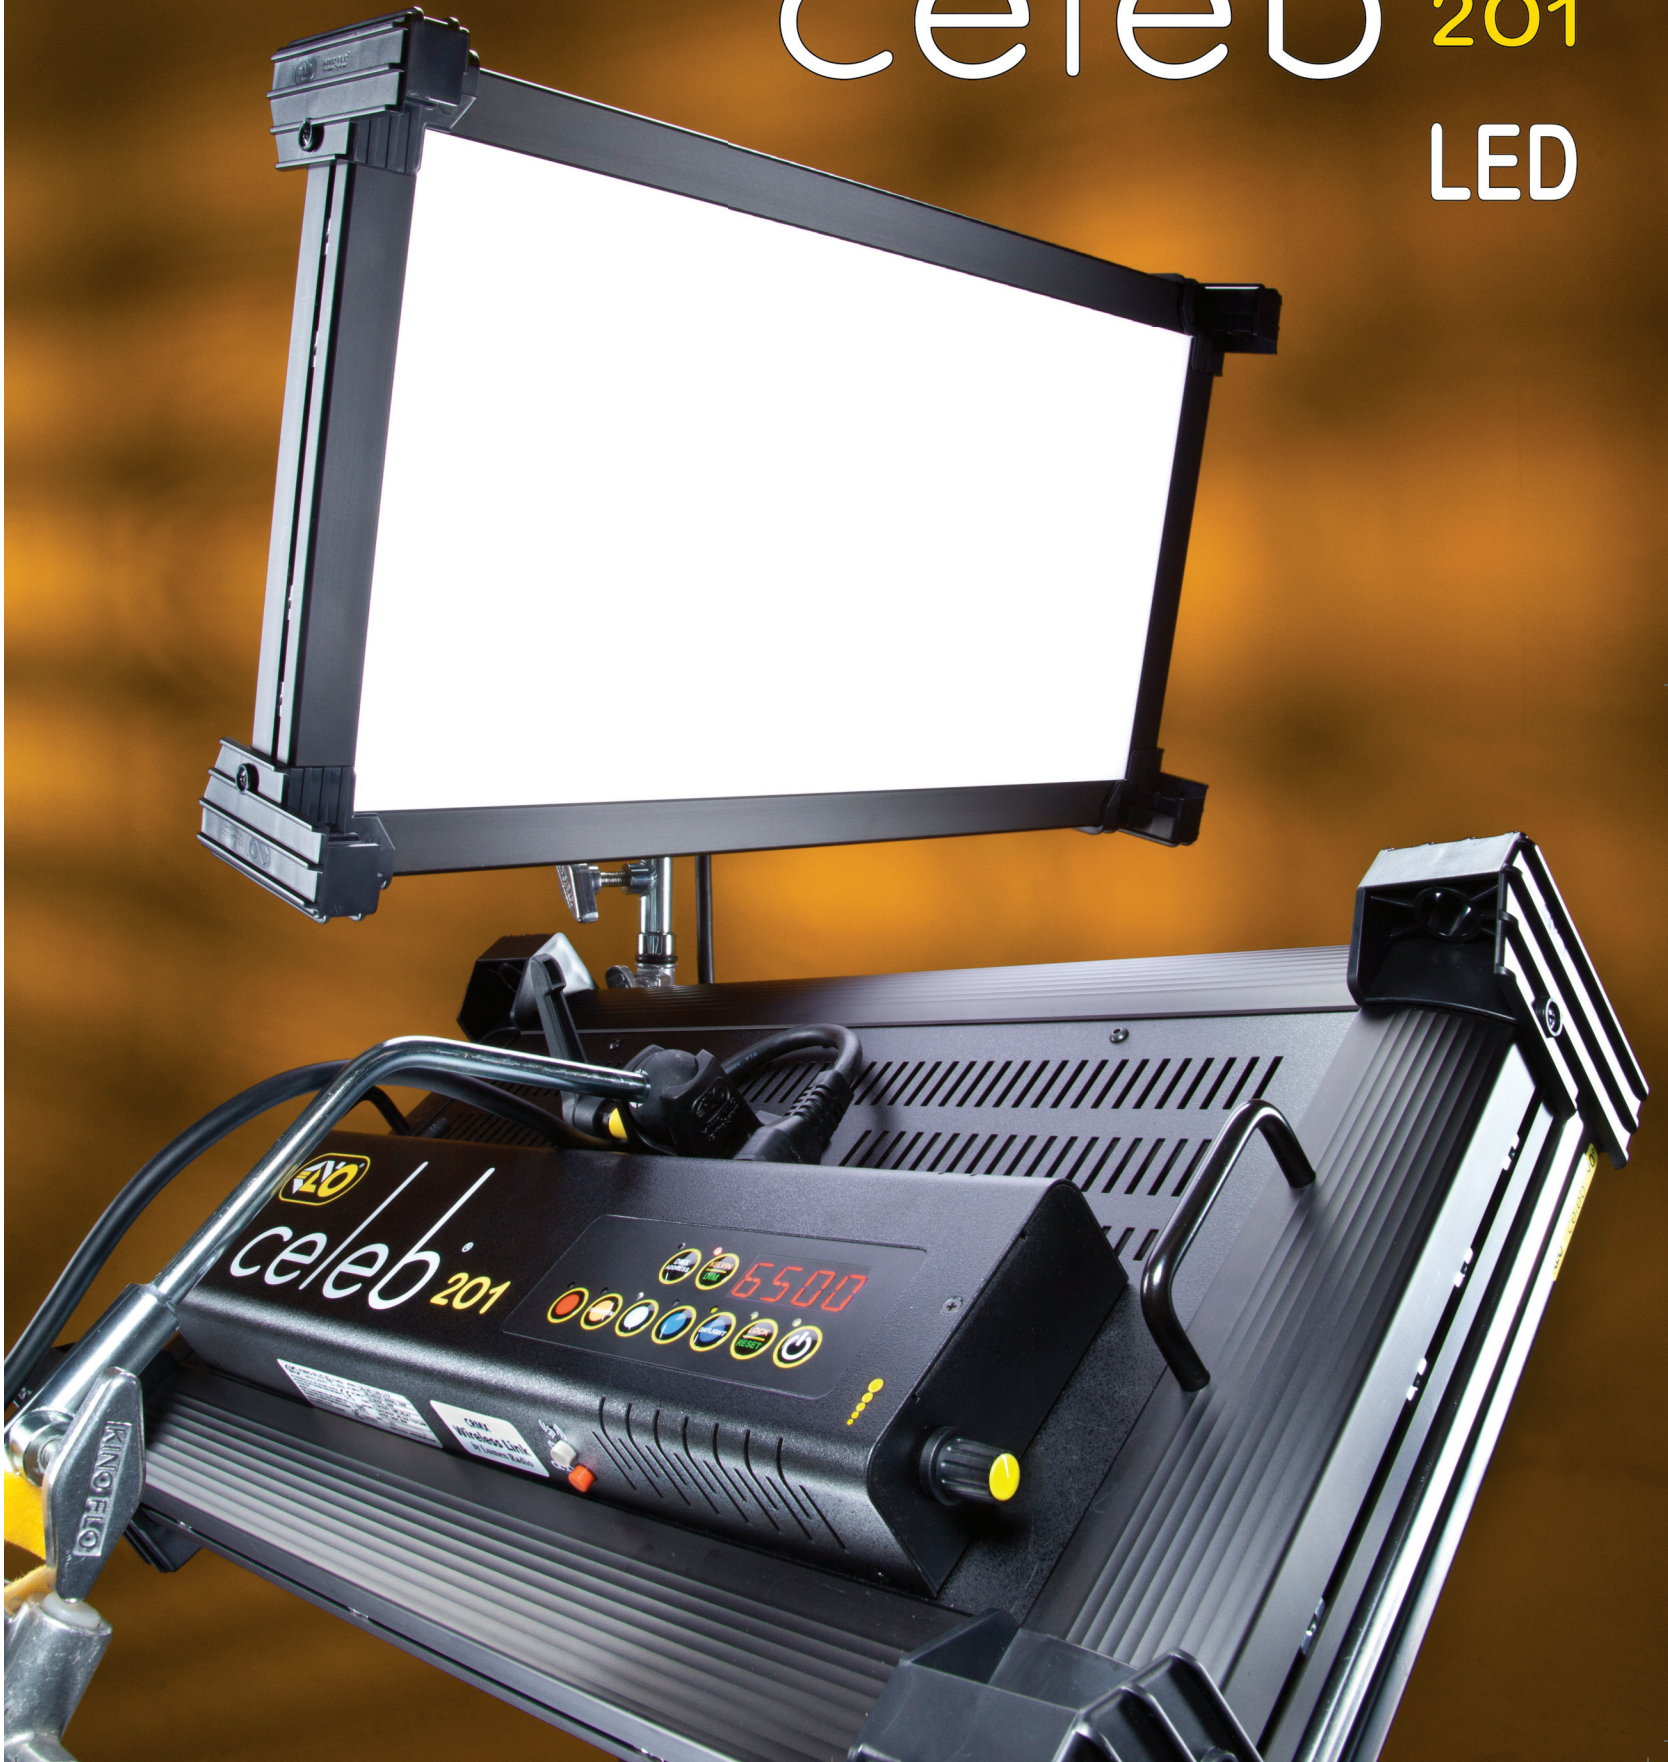

KINO FLO[®]
Lighting Systems

celeb[®] 201 LED

Celeb® 201 DMX LED

The Celeb® 201 DMX LED fixture features the cool, energy efficient qualities that lighting professionals have come to expect from Kino Flo. The Celeb boasts new technical innovations that make it an ideal professional image tool: a dial-in variable color temperature control, full-range dimming and programmable 2700K to 6500K presets and DMX wireless link capability.

Like the award-winning line of portable Kino Flos, the Celeb 201 reproduces color faithfully, beautifully on HD or film, in the studio or on location. The Celeb's 100 watts of soft, lustrous white light doesn't flicker or shift color temperature when dimmed. Light levels do not change when selecting Kelvin settings. With a Lumen Radio transmitter, the Celeb 201 can operate on wireless DMX. The trim, lightweight fixture runs on universal input from 100VAC-240VAC or 24VDC and needs only one amp (120VAC) to produce more lumens than a 750W tungsten soft light.

With new technology, the Celeb's cost savings from low energy and long lamp life continues Kino Flo's reputation as an environmentally friendly lighting company. The Celeb 201 comes complete with molded accessory holders, removable gel frame, focusing louver and is available in Center Mount, Yoke Mount and Pole-Op.

Features include:

- Kelvin presets & custom settings between 2700K-6500K
- Universal Input 100-240VAC or 24VDC
- Onboard and DMX dimming w/ Auto Terminate
- DMX wireless link (Lumen Radio)
- Flicker-free, dead quiet operation
- Gel Frame and Honeycomb Louver
- Center Mount, Yoke Mount and Pole-Op