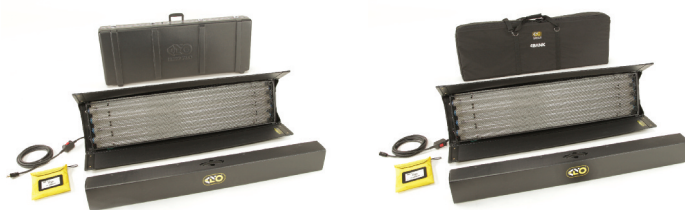

KINO FLO[®]
Lighting Systems

TEGRA[®]

Tegra® 4Bank DMX

Kino Flo's new Tegra® 4Bank DMX redefines the evolution of light by combining the Academy-award winning features of the 4ft 4Bank portable system with onboard control features of the Diva-Lite 401. The all-in-one Tegra 4Bank DMX features new levels of control with DMX and onboard dimming, DMX and onboard lamp switching, remote hand-held dimming, and Universal input voltage (100VAC to 240VAC). The Tegra 4Bank DMX produces as much light as a 1000W tungsten softlight using only one third the amount of power at 2.8A (120VAC) compared to the tungsten softlight at 8.3A. Proprietary solid state electronics operate the lamps at high output, flicker-free, and dead quiet. The built-in barndoors with newly designed hinges, honeycomb louver and center mount system make the lightweight Tegra ideal for hand-held shots, rigging in tight locations or mounting on a light stand. The fixture takes 2900K, 3200K and 5500K True Match® lamps that display a full range of high color rendering soft light. Tegra 4Bank DMX features are:

▼ Photometrics

	FC	476	158	76	45	29	21	16	12
	Feet	2	4	6	8	10	12	14	16
Tegra 4Bank	LUX	6502	2390	1184	689	458	325	243	190
	Meters	0.5	1	1.5	2	2.5	3	3.5	4

▼ Fixture Specifications

Fixture	Input Voltage	Output Frequency	Amperage	Dimming Range	Lamp Switching	Lamps	Dimensions	Weight w/Lamps
Tegra 4Bank DMX	100-240 VAC	40kHz	2.8A	1-4	100-5%	4 x 75W T12	52 x 13.5 x 6" w/ 6.5" barndoors (132 x 34 x 15cm w/16.5cm doors)	19 lb (8.6kg)
Tegra 4Bank DMX	240-100 VAC	40kHz	1.4A	1-4	100-5%	4 x 75W T12	52 x 13.5 x 6" w/ 6.5" barndoors (132 x 34 x 15cm w/16.5cm doors)	19 lb (8.6kg)

▼ Details

▼ Tegra 4Bank DMX Kits

KTF450-120U
Tegra 4Bank DMX Kit, 120U

KTF450-230U
Tegra 4Bank DMX Kit, 230U

Contents
1 Tegra 4Bank DMX
1 Louver, 90°
1 Flozler, Half
1 Lamp Case
1 Travel Case

Dimensions
54.5 x 9 x 21"
(138.5 x 23 x 53.5cm)
Weight
41 lb (19kg)