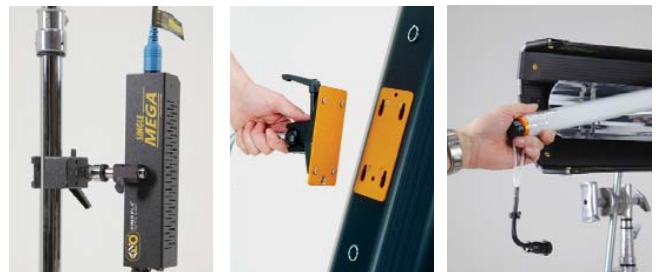

▼ Details

The 8ft and 6ft Mega Single portable lighting systems can be seen most often as built-in set design lights for feature film, commercial production and music videos. The Mega Single systems feature:

The 1-Lamp Mega Fixture

- Built-in Barndoors
- Removable Reflector, Louver and Lamp Harness
- Slide-on Center Mount
- True Match® daylight, tungsten

The High Output Ballast

- Flicker-free, remote lamp control
- HO/Standard switching
- Instant-on, dead quiet
- Remote operation

▼ Mega Single Systems

▼ Mega Single Accessories