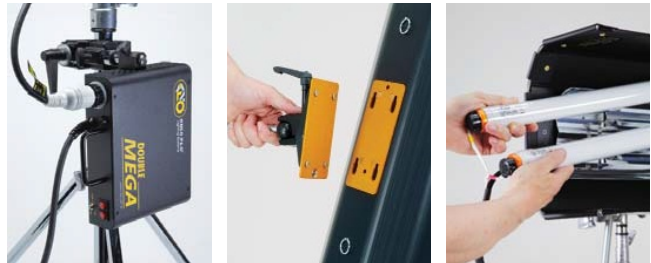

▼ Details

The 8ft and 6ft Mega Double portable lighting systems are ideal for practical lighting in large areas such as warehouses or super markets where they can reproduce natural ambient light. Mega Double features:

The 2-Lamp Mega Fixture

- Built-in Barndoors
- Removable Reflector, Louver and Lamp Harness
- Slide-on Center Mount
- True Match® daylight, tungsten

The High Output Ballast

- Flicker-free, remote lamp control
- HO/Standard switching
- Instant-on, dead quiet
- Remote operation

▼ Mega Double Systems

▼ Mega Double Accessories