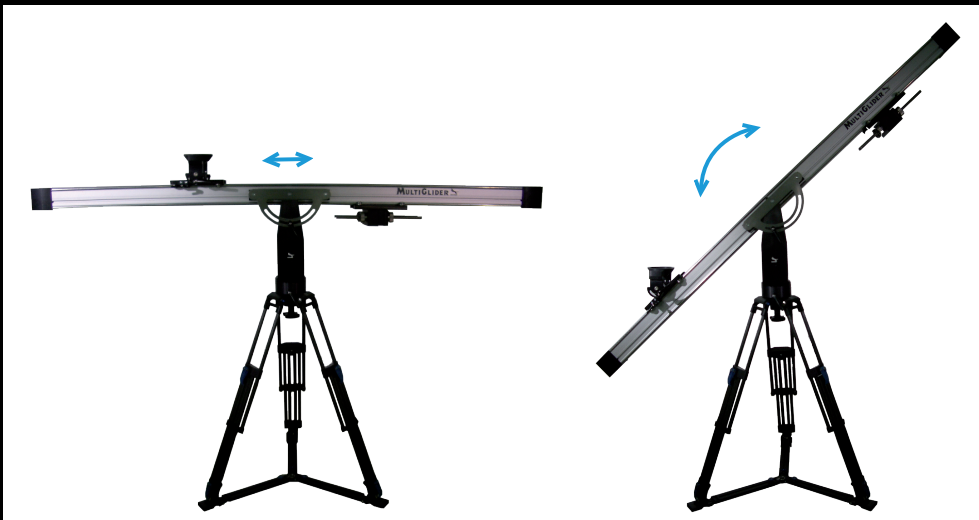

MULTIGLIDER

PASSION OF MOVEMENT

www.panther.tv

The MultiGlider is a versatile tool for all HD cameras.

Durability, reliability, robust design and simple handling of this new product are qualities guaranteed by Panther.

Track length:	180cm/71"
vertical height:	200cm/79"
tracking length:	160cm/63"
Jib Arm length (front):	80cm/32"
camera mounts:	100mm, 150mm, Mitchell
max. payload:	35kg/77lbs