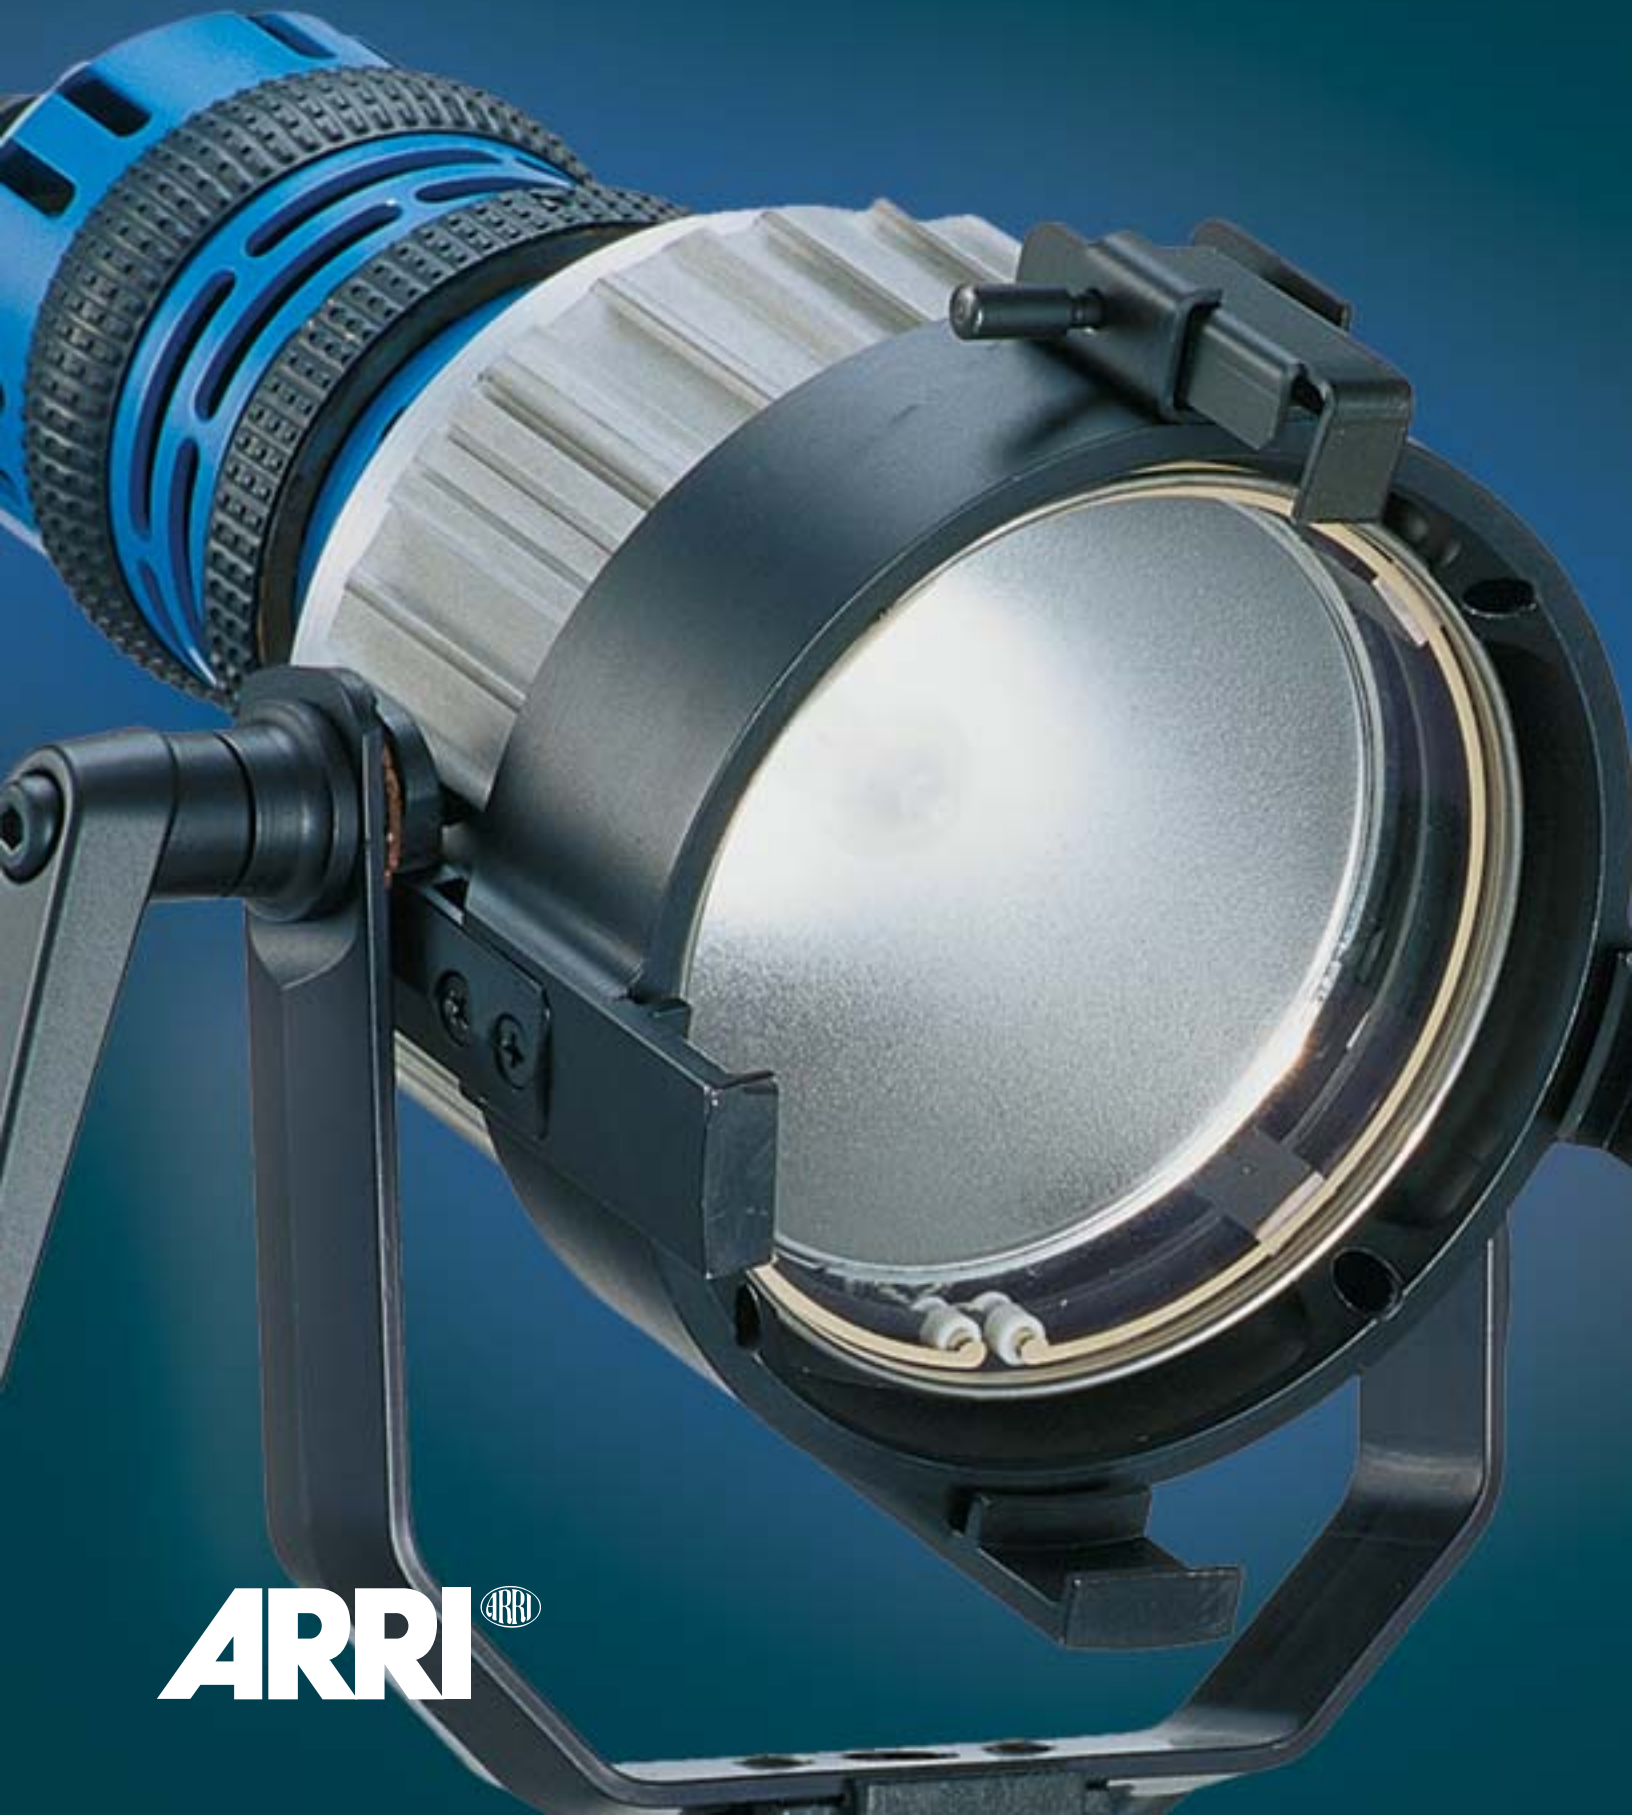

POCKET PAR & POCKET LITE 200/400

ARRI®