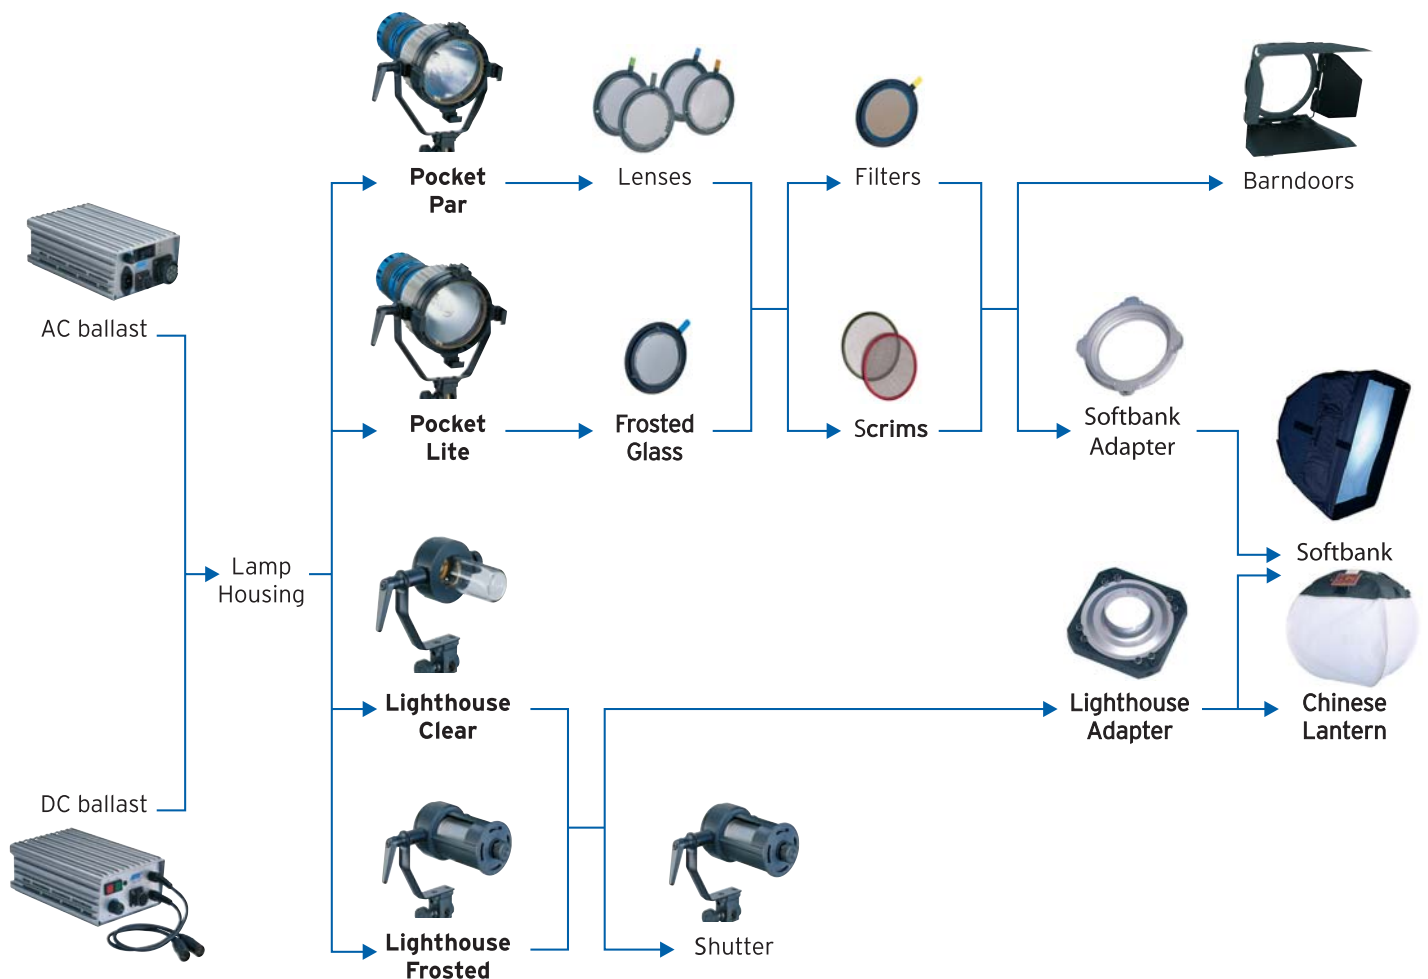

POCKET SAFETY

- Patented locking lampholder
- Double UV protection system
- Safety interlock system