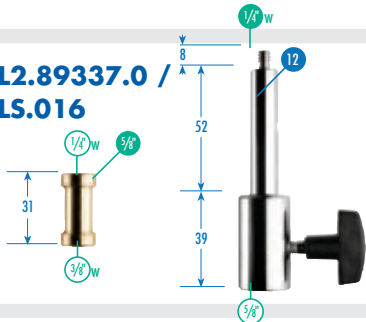

All measurements shown are metric unless otherwise stated.

$\frac{1}{4}$ " Indicates an external thread or stud diameter

$\frac{1}{4}$ " Indicates an internal thread or socket diameter

● Metric
● Imperial

● Metric
● Imperial

w : Whitworth thread

L2.88638.0 / LS.014-14

L2.76998.0 / LS.014-38

L2.88639.0 / LS.014-BIM

L2.89338.0 / LS.014-MS

L2.89337.0 / LS.016

L2.88212.0 / LE.4000.A

L2.89339.0 / LS.153

L2.88997.0 / LS.0158

L2.89340.0 / LS.159

L2.89341.0 / LS.179

L2.89342.0 / LS.189

L2.89343.0 / LS.193

L2.89344.0 / LS.194

16mm Male Adapters

**L2.88211.0/
LE.3090.A**
Female 27mm
Male Spitot with
Bolt 16mm

**L2.76991.0/
LS.013**
Adapter Spigot
16mm Male with
1/4\" + 3/8\" Male

**L2.88680.0/
LS.118**
Short 16mm Spigot
with 1/4\" + 3/8\"
Screw