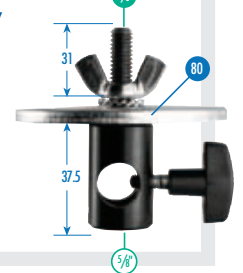

All measurements shown are metric unless otherwise stated.

$\frac{1}{4}$ " Indicates an external thread or stud diameter

$\frac{1}{4}$ " Indicates an internal thread or socket diameter

● Metric
● Imperial

● Metric
● Imperial

w : Whitworth thread

L2.88638.0 / LS.014-14

L2.76998.0 / LS.014-38

L2.88639.0 / LS.014-BIM

L2.89338.0 / LS.014-MS

L2.89337.0 / LS.016

L2.88212.0 / LE.4000.A

L2.89339.0 / LS.153

L2.88997.0 / LS.0158

L2.89340.0 / LS.159

L2.89341.0 / LS.179

L2.89342.0 / LS.189

L2.89343.0 / LS.193

L2.89344.0 / LS.194

16mm Male Adapters

**L2.88211.0/
LE.3090.A**
Female 27mm
Male Spitot with
Bolt 16mm

**L2.76991.0/
LS.013**
Adapter Spigot
16mm Male with
1/4\" + 3/8\" Male

**L2.88680.0/
LS.118**
Short 16mm Spigot
with 1/4\" + 3/8\"
Screw