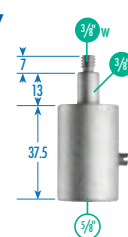

All measurements shown are metric unless otherwise stated.

$\frac{1}{4}$ " Indicates an external thread or stud diameter

$\frac{1}{4}$ " Indicates an internal thread or socket diameter

● Metric
● Imperial

L2.89339.0 / LS.153

L2.88997.0 / LS.0158

L2.89340.0 / LS.159

L2.89341.0 / LS.179

L2.89342.0 / LS.189

L2.89343.0 / LS.193

L2.89344.0 / LS.194

16mm Male Adapters

**L2.88211.0/
LE.3090.A**
Female 27mm
Male Spitot with
Bolt 16mm

**L2.76991.0/
LS.013**
Adapter Spigot
16mm Male with
1/4\" + 3/8\" Male

**L2.88680.0/
LS.118**
Short 16mm Spigot
with 1/4\" + 3/8\"
Screw