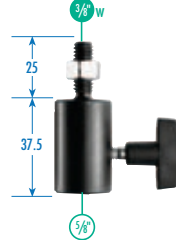

All measurements shown are metric unless otherwise stated.

$\frac{1}{4}$ " Indicates an external thread or stud diameter

$\frac{1}{4}$ " Indicates an internal thread or socket diameter

● Metric
● Imperial

● Metric
● Imperial

w : Whitworth thread

L2.88638.0 / LS.014-14

L2.76998.0 / LS.014-38

L2.88639.0 / LS.014-BIM

L2.89338.0 / LS.014-MS

L2.89337.0 / LS.016

L2.88212.0 / LE.4000.A