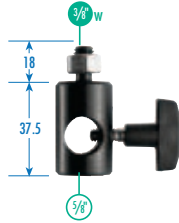

All measurements shown are metric unless otherwise stated.

$\frac{1}{4}$ " Indicates an external thread or stud diameter

$\frac{1}{4}$ " Indicates an internal thread or socket diameter

● Metric
● Imperial

● Metric
● Imperial

w : Whitworth thread

L2.88638.0 / LS.014-14

L2.76998.0 / LS.014-38

L2.88639.0 / LS.014-BIM

L2.89338.0 / LS.014-MS

L2.89337.0 / LS.016

L2.88212.0 / LE.4000.A