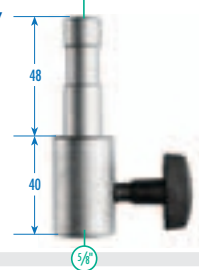

All measurements shown are metric unless otherwise stated.

$\frac{1}{4}$ " Indicates an external thread or stud diameter

$\frac{1}{4}$ " Indicates an internal thread or socket diameter

● Metric
● Imperial

● Metric
● Imperial

w : Whitworth thread

L2.88638.0 / LS.014-14

L2.76998.0 / LS.014-38

L2.88639.0 / LS.014-BIM

L2.89338.0 / LS.014-MS

L2.89337.0 / LS.016

L2.88212.0 / LE.4000.A

L2.89339.0 / LS.153

L2.88997.0 / LS.0158

L2.89340.0 / LS.159

L2.89341.0 / LS.179

L2.89342.0 / LS.189

L2.89343.0 / LS.193

L2.89344.0 / LS.194

16mm Male Adapters