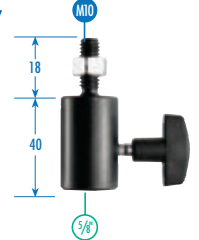

All measurements shown are metric unless otherwise stated.

$\frac{1}{4}$ " Indicates an external thread or stud diameter

$\frac{1}{4}$ " Indicates an internal thread or socket diameter

● Metric
● Imperial

● Metric
● Imperial

w : Whitworth thread

L2.88638.0 / LS.014-14

L2.76998.0 / LS.014-38

L2.88639.0 / LS.014-BIM

L2.89338.0 / LS.014-MS

L2.89337.0 / LS.016

L2.88212.0 / LE.4000.A

L2.89339.0 / LS.153

L2.88997.0 / LS.0158

L2.89340.0 / LS.159

L2.89341.0 / LS.179

L2.89342.0 / LS.189

L2.89343.0 / LS.193

L2.89344.0 / LS.194

16mm Male Adapters