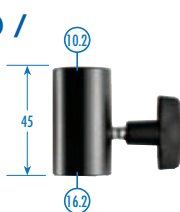

All measurements shown are metric unless otherwise stated.

$\frac{1}{4}$ " Indicates an external thread or stud diameter

$\frac{1}{4}$ " Indicates an internal thread or socket diameter

● Metric
● Imperial

L2.89339.0 / LS.153

L2.88997.0 / LS.0158

L2.89340.0 / LS.159

L2.89341.0 / LS.179

L2.89342.0 / LS.189

L2.89343.0 / LS.193

L2.89344.0 / LS.194

16mm Male Adapters

**L2.88211.0/
LE.3090.A**
Female 27mm
Male Spitot with
Bolt 16mm

**L2.76991.0/
LS.013**
Adapter Spigot
16mm Male with
1/4\" + 3/8\" Male

**L2.88680.0/
LS.118**
Short 16mm Spigot
with 1/4\" + 3/8\"
Screw