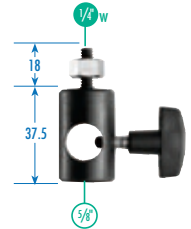

All measurements shown are metric unless otherwise stated.

$\frac{1}{4}$ " Indicates an external thread or stud diameter

$\frac{1}{4}$ " Indicates an internal thread or socket diameter

● Metric
● Imperial

● Metric
● Imperial

w : Whitworth thread

L2.88638.0 / LS.014-14

L2.76998.0 / LS.014-38

L2.88639.0 / LS.014-BIM

L2.89338.0 / LS.014-MS

L2.89337.0 / LS.016

L2.88212.0 / LE.4000.A