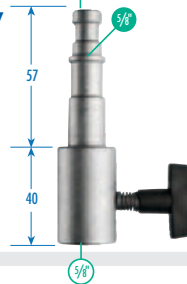

All measurements shown are metric unless otherwise stated.

$\frac{1}{4}$ " Indicates an external thread or stud diameter

$\frac{1}{4}$ " Indicates an internal thread or socket diameter

● Metric
● Imperial

● Metric
● Imperial

w : Whitworth thread

L2.88638.0 / LS.014-14

L2.76998.0 / LS.014-38

L2.88639.0 / LS.014-BIM

L2.89338.0 / LS.014-MS

L2.89337.0 / LS.016

L2.88212.0 / LE.4000.A

L2.89339.0 / LS.153

L2.88997.0 / LS.0158

L2.89340.0 / LS.159

L2.89341.0 / LS.179

L2.89342.0 / LS.189

L2.89343.0 / LS.193

L2.89344.0 / LS.194

16mm Male Adapters