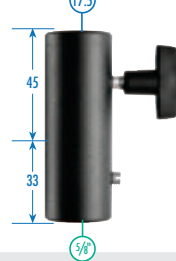

All measurements shown are metric unless otherwise stated.

$\frac{1}{4}$ " Indicates an external thread or stud diameter

$\frac{1}{4}$ " Indicates an internal thread or socket diameter

● Metric
● Imperial

● Metric
● Imperial

w : Whitworth thread

L2.88638.0 / LS.014-14

L2.76998.0 / LS.014-38

L2.88639.0 / LS.014-BIM

L2.89338.0 / LS.014-MS

L2.89337.0 / LS.016

L2.88212.0 / LE.4000.A

L2.89339.0 / LS.153

L2.88997.0 / LS.0158

L2.89340.0 / LS.159

L2.89341.0 / LS.179

L2.89342.0 / LS.189

L2.89343.0 / LS.193

L2.89344.0 / LS.194

16mm Male Adapters