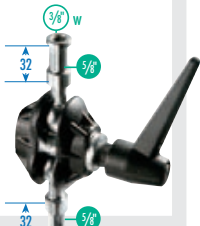

5/8" 5/8"

**L2.89370.0 /
LF.8020.TH**

Snap in Baby Swivel
W/Ball

5/8" 5/8"

**L2.88461.0 /
LF.8025.A**

Baby Swivel
Pin

5/8" 5/8"

**L2.89371.0 /
LF.8025.RH**

Baby Swivel
Pin W/Ball
Ratch/H

5/8" 5/8"

**L2.88462.0 /
LF.8025.TH**

Baby Swivel
Pin W/Ball
Socket

5/8" 5/8"

**L2.88463.0 /
LF.8030.A**

Baby to JR Pin
W/Ratchet

5/8"

**L2.88464.0 /
LF.8030.RH**

Baby to JR
SW Pin
W/Ratchet

5/8"

**L2.89372.0 /
LF.8030.TH**

Baby to JR
Swivel Pin
W/Ball

5/8"

**L2.88690.0 /
LS.155**

Tilt Top Head /
Umbrella Holder

32" 5/8" 1/4" W

**L2.89318.0 /
LS.155BKL**

Tilt Top Head
W/O Bracket

3/8" W 32" 5/8" 1/4" W

**L2.88648.0 /
LS.026**

Lite Tite Swivel +
Umbrella Adapter

17.5" 1/4" W 3/8" W 17.5" 1/4" W 5/8" W 3/8" W