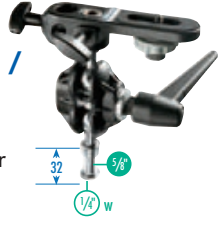

5/8" 5/8"

**L2.89370.0 /
LF.8020.TH**

Snap in Baby Swivel
W/Ball

5/8" 5/8"

**L2.88461.0 /
LF.8025.A**

Baby Swivel
Pin

5/8" 5/8"

**L2.89371.0 /
LF.8025.RH**

Baby Swivel
Pin W/Ball
Ratch/H

5/8" 5/8"

**L2.88462.0 /
LF.8025.TH**

Baby Swivel
Pin W/Ball
Socket

5/8" 5/8"

**L2.88463.0 /
LF.8030.A**

Baby to JR Pin
W/Ratchet

5/8"

**L2.88464.0 /
LF.8030.RH**

Baby to JR
SW Pin
W/Ratchet

5/8"

**L2.89372.0 /
LF.8030.TH**

Baby to JR
Swivel Pin
W/Ball

5/8"

**L2.88690.0 /
LS.155**

Tilt Top Head /
Umbrella Holder

32" 5/8" 1/4" W

**L2.89318.0 /
LS.155BKL**

Tilt Top Head
W/O Bracket

3/8" W 32" 5/8" 1/4" W

**L2.88648.0 /
LS.026**

Lite Tite Swivel +
Umbrella Adapter

17.5" 1/4" W 3/8" W 17.5" 1/4" W 5/8" W 3/8" W