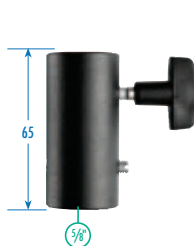

All measurements shown are metric unless otherwise stated.

$\frac{1}{4}$ " Indicates an external thread or stud diameter

$\frac{1}{4}$ " Indicates an internal thread or socket diameter

● Metric
● Imperial

● Metric
● Imperial

w : Whitworth thread

L2.88638.0 / LS.014-14

L2.76998.0 / LS.014-38

L2.88639.0 / LS.014-BIM

L2.89338.0 / LS.014-MS

L2.89337.0 / LS.016

L2.88212.0 / LE.4000.A

L2.89339.0 / LS.153

L2.88997.0 / LS.0158

L2.89340.0 / LS.159

L2.89341.0 / LS.179

L2.89342.0 / LS.189

L2.89343.0 / LS.193

L2.89344.0 / LS.194

16mm Male Adapters