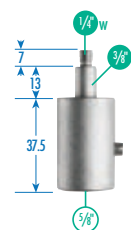

All measurements shown are metric unless otherwise stated.

$\frac{1}{4}$ " Indicates an external thread or stud diameter

$\frac{1}{4}$ " Indicates an internal thread or socket diameter

● Metric
● Imperial

L2.89339.0 / LS.153

L2.88997.0 / LS.0158

L2.89340.0 / LS.159

L2.89341.0 / LS.179

L2.89342.0 / LS.189

L2.89343.0 / LS.193

L2.89344.0 / LS.194

16mm Male Adapters

**L2.88211.0/
LE.3090.A**
Female 27mm
Male Spitot with
Bolt 16mm

**L2.76991.0/
LS.013**
Adapter Spigot
16mm Male with
1/4\" + 3/8\" Male

**L2.88680.0/
LS.118**
Short 16mm Spigot
with 1/4\" + 3/8\"
Screw